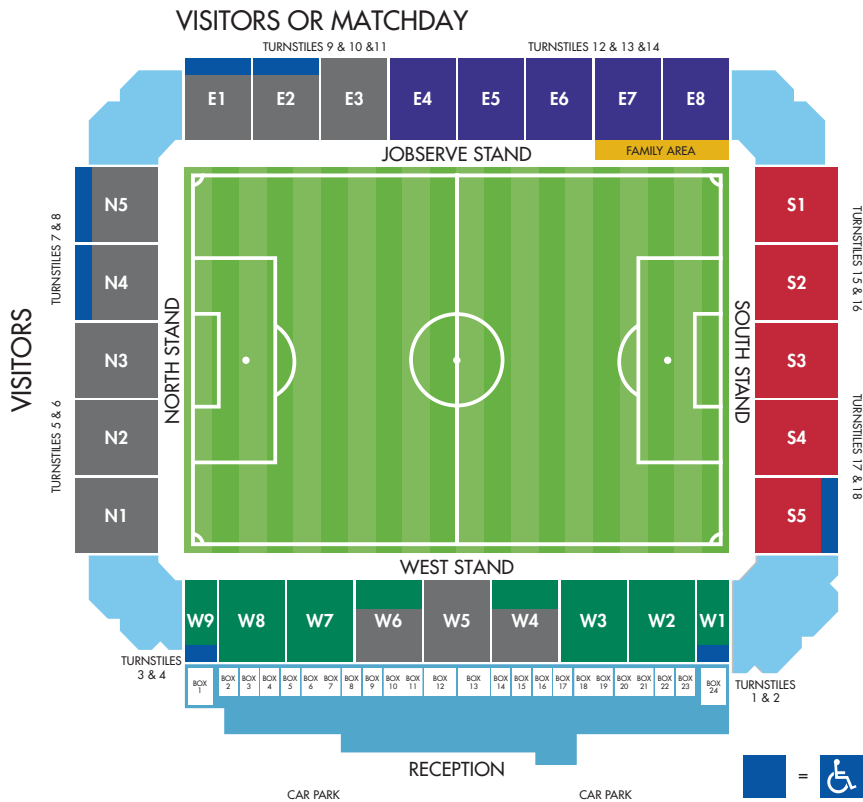

STADIUM PLAN

SECURE YOUR SEAT NOW: www.colutickets.com • 01206 755161

WE ARE UNITED